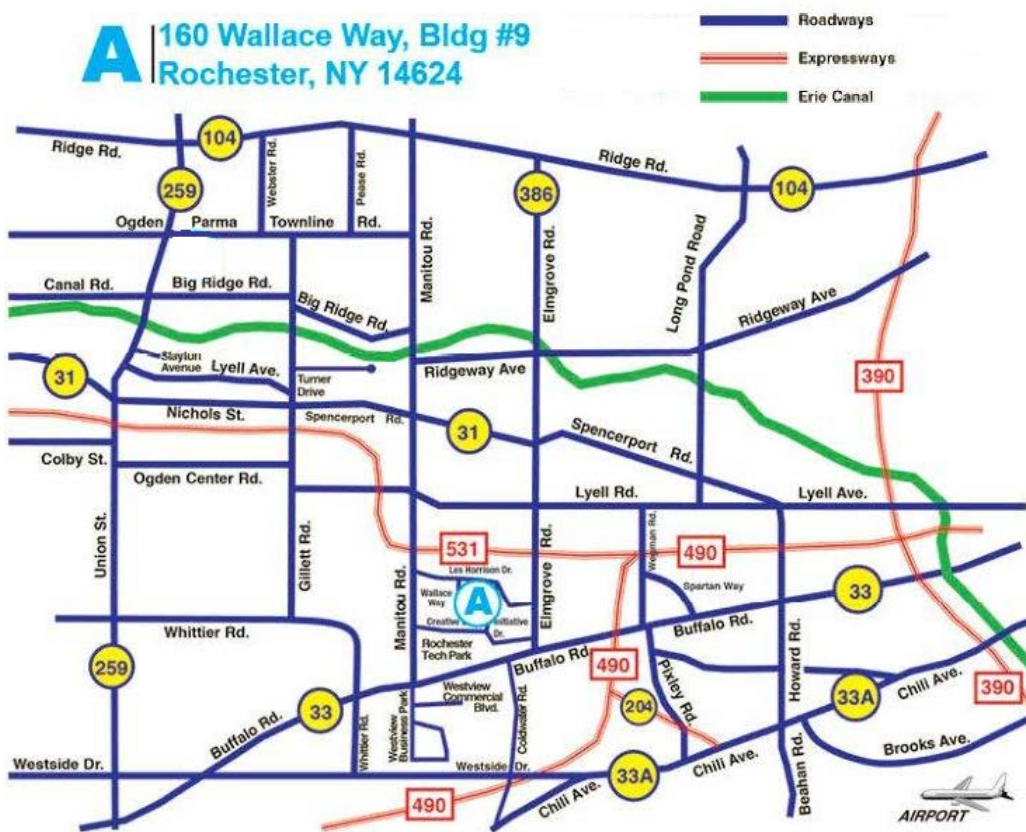

**A** | 160 Wallace Way, Bldg #9  
Rochester, NY 14624

**From East/Downtown Rochester:**

Rte. 490 West. Exit 8 – Route 531(Spencerport); turn left onto Manitou Road; turn left on Les Harrison Drive West; turn right on Wallace Way, and left into the first available parking lot.

**From West/Brockport:**

Rte. 531 East.; turn right onto Manitou Road; turn left on Les Harrison Drive West; turn right on Wallace Way, and left into the first available parking lot.

**From North/Greece:**

Rte. 104 West to Manitou Road (South); turn left on Les Harrison Drive West; turn right on Wallace Way, and left into the first available parking lot.

**From South/Henrietta:**

Rte. 390 North to Rte. 490 West; immediate Exit 8, Rte. 531 (Spencerport); exit Manitou Road; turn left; turn left on Les Harrison Drive West; turn right on Wallace Way, and left into the first available parking lot.